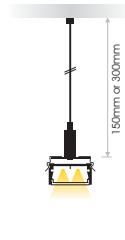

STANDARD

PENDANT

PRH.018
ANTISLIPPER
for vertical installation
(as extra)

SEAMLESS

Connectors

- **CNC.009** 2 pole connector (monochrome)
- **CNC.013** 4 pole connector (RGB)
- **CNC.053** 5 pole connector (RGBW)