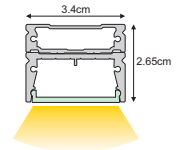

PRH.018
ANTISLIPPER
for vertical installation
(as extra)