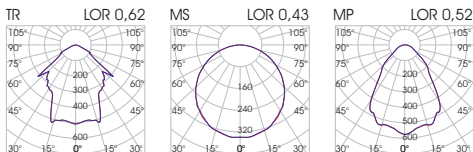

* Available in other colours or/and power upon request.

** The LED density of these ribbons is low thus, the homogeneity of lighting surface of Milky type luminaire will be affected.

Ordering Code Example: *OUTLINER30-F-AN-RGB60-35W123-MP-24*